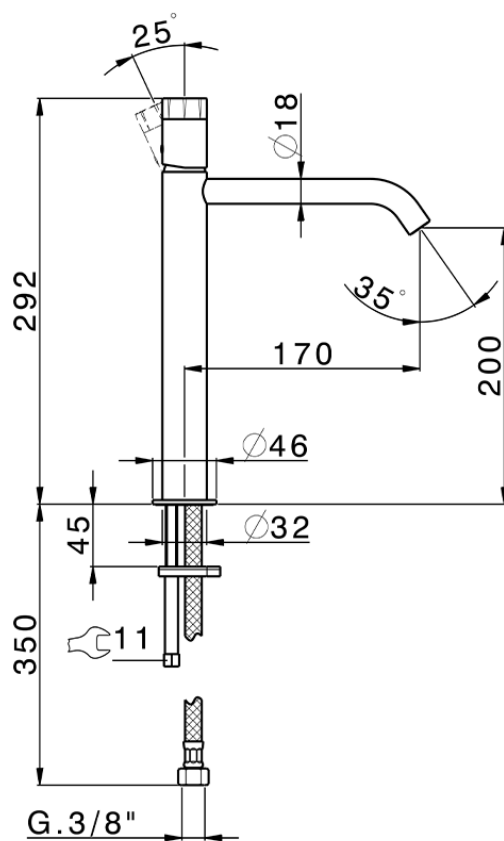

Miscelatore monocomando lavabo alto MARBLE X32_X5003544

X5003544

<https://www.cisal.it/miscelatore-monocomando-lavabo-alto-marble-x32-x5003544>

2026-06-11