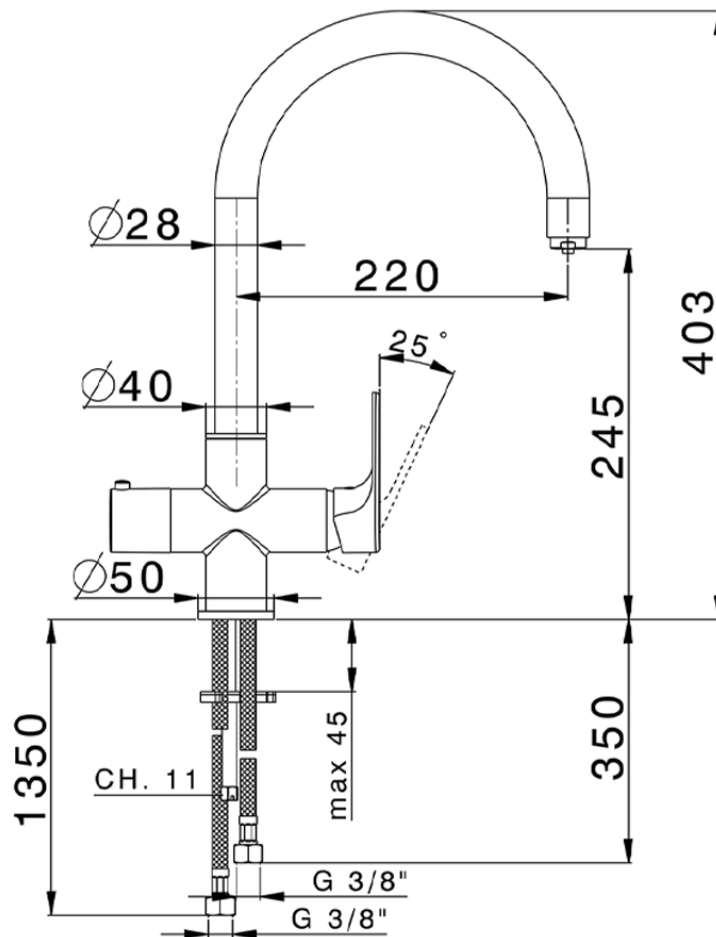

Miscelatore monocomando lavello Cooking100 KITCHEN_A3001005

A3001005

<https://www.cisal.it/miscelatore-monocomando-lavello-cooking100-kitchen-a3001005>

2026-04-08