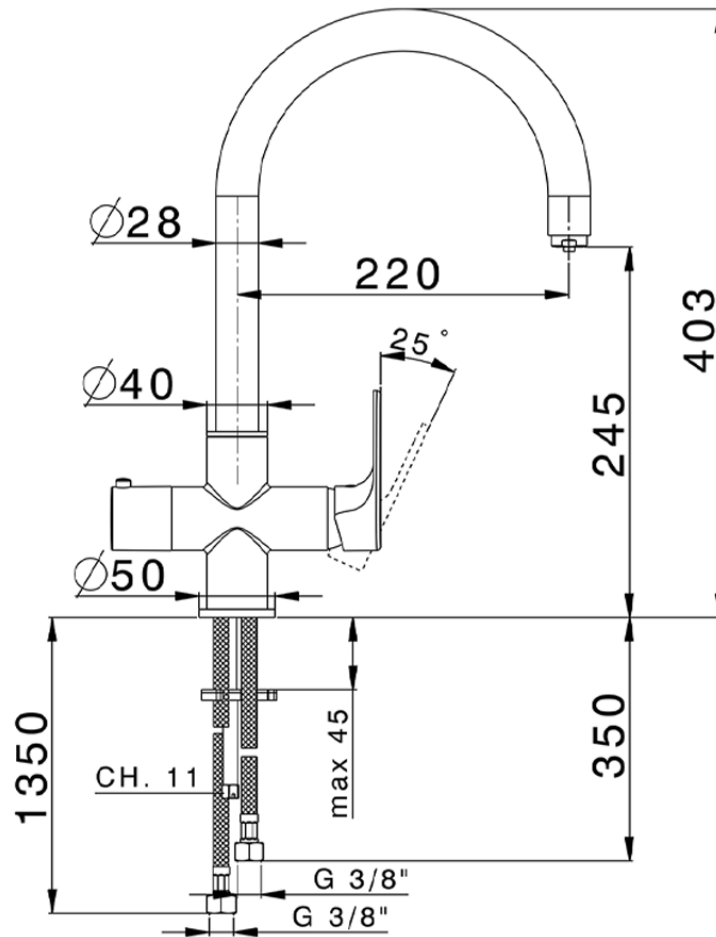

Miscelatore monocomando lavello Cooking100 KITCHEN_A3001005

A3001005

<https://www.cisal.it/miscelatore-monocomando-lavello-cooking100-kitchen-a3001005>

2026-06-27