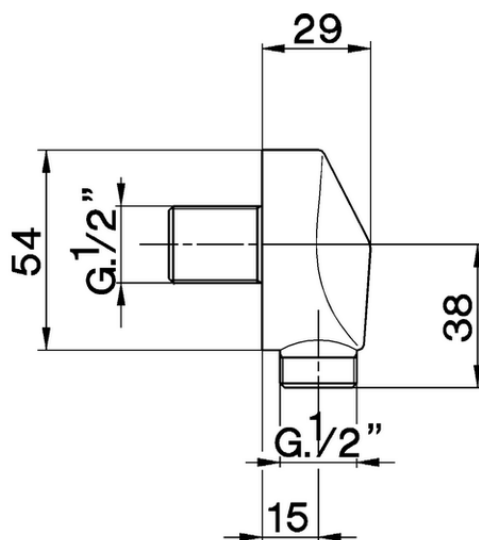

Presca d'acqua SHOWER_DS017010

DS017010

<https://www.cisal.it/presa-dacqua-shower-ds017010>

2026-04-20