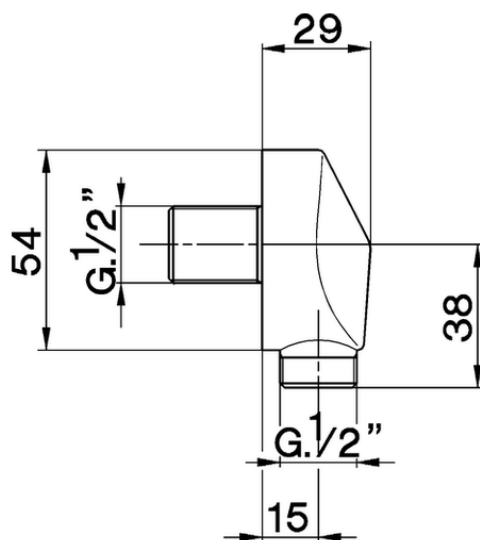

Presca d'acqua SHOWER_DS017010

DS017010

<https://www.cisal.it/presa-dacqua-shower-ds017010>

2026-06-15