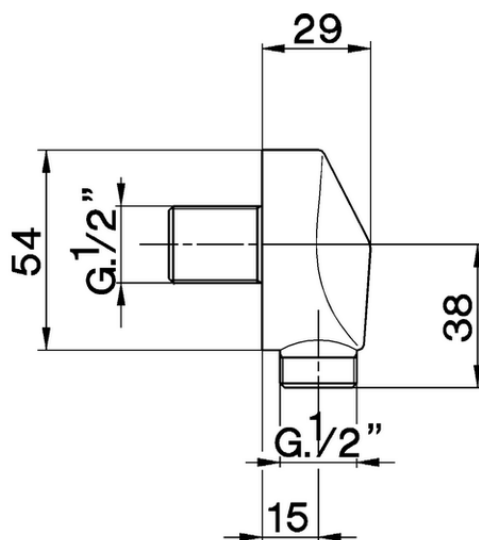

Presad'acqua SHOWER_DS017010

DS017010

<https://www.cisal.it/presa-dacqua-shower-ds017010>

2026-04-20