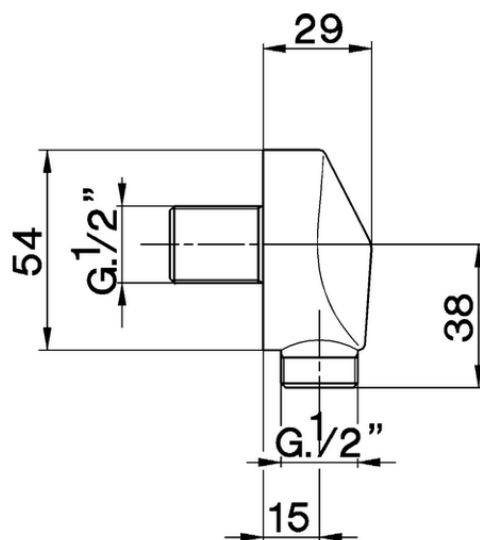

Presca d'acqua SHOWER_DS017010

DS017010

<https://www.cisal.it/presa-dacqua-shower-ds017010>

2026-06-15