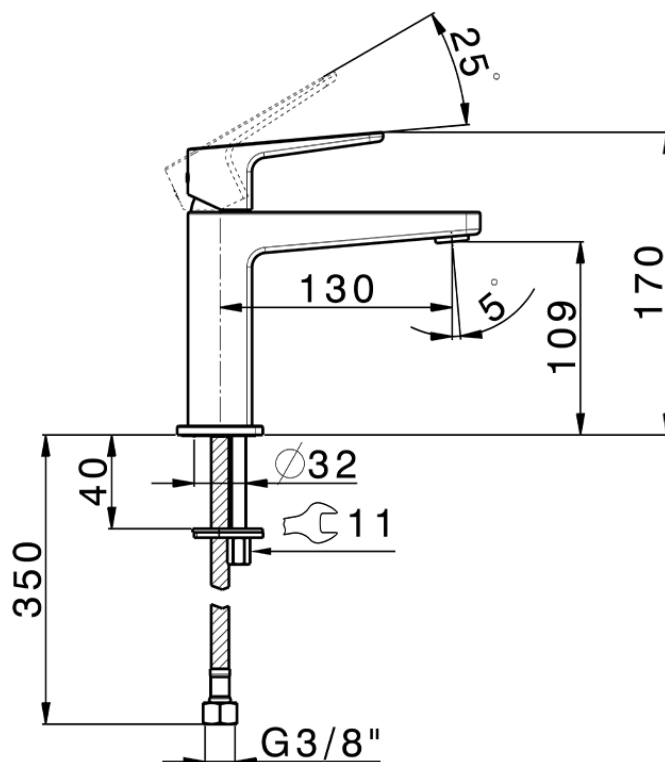

Miscelatore monocomando lavabo large ROCK&ROLL_RK000504

RK000504

<https://www.cisal.it/miscelatore-monocomando-lavabo-large-rockroll-rk000504>

2026-05-12