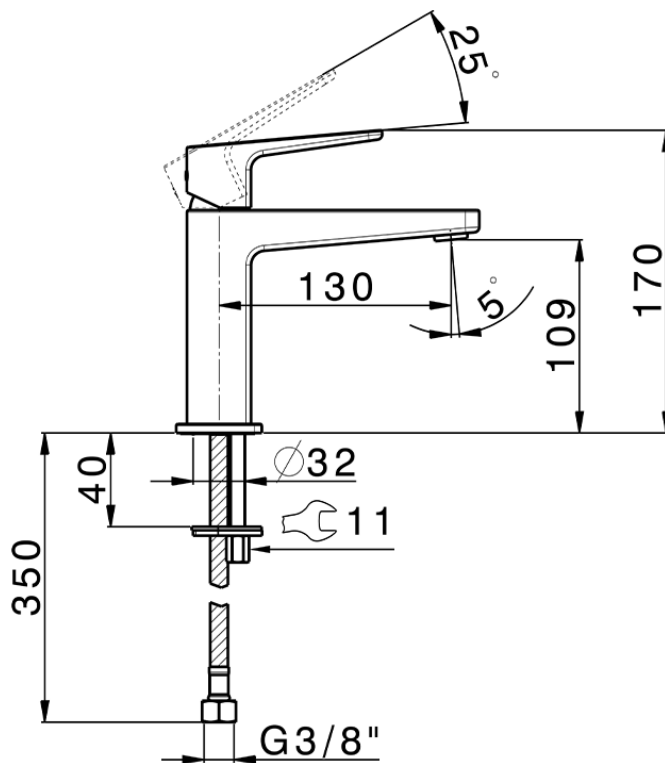

Miscelatore monocomando lavabo large ROCK&ROLL_RK000504

RK000504

<https://www.cisal.it/miscelatore-monocomando-lavabo-large-rockroll-rk000504>

2026-06-26