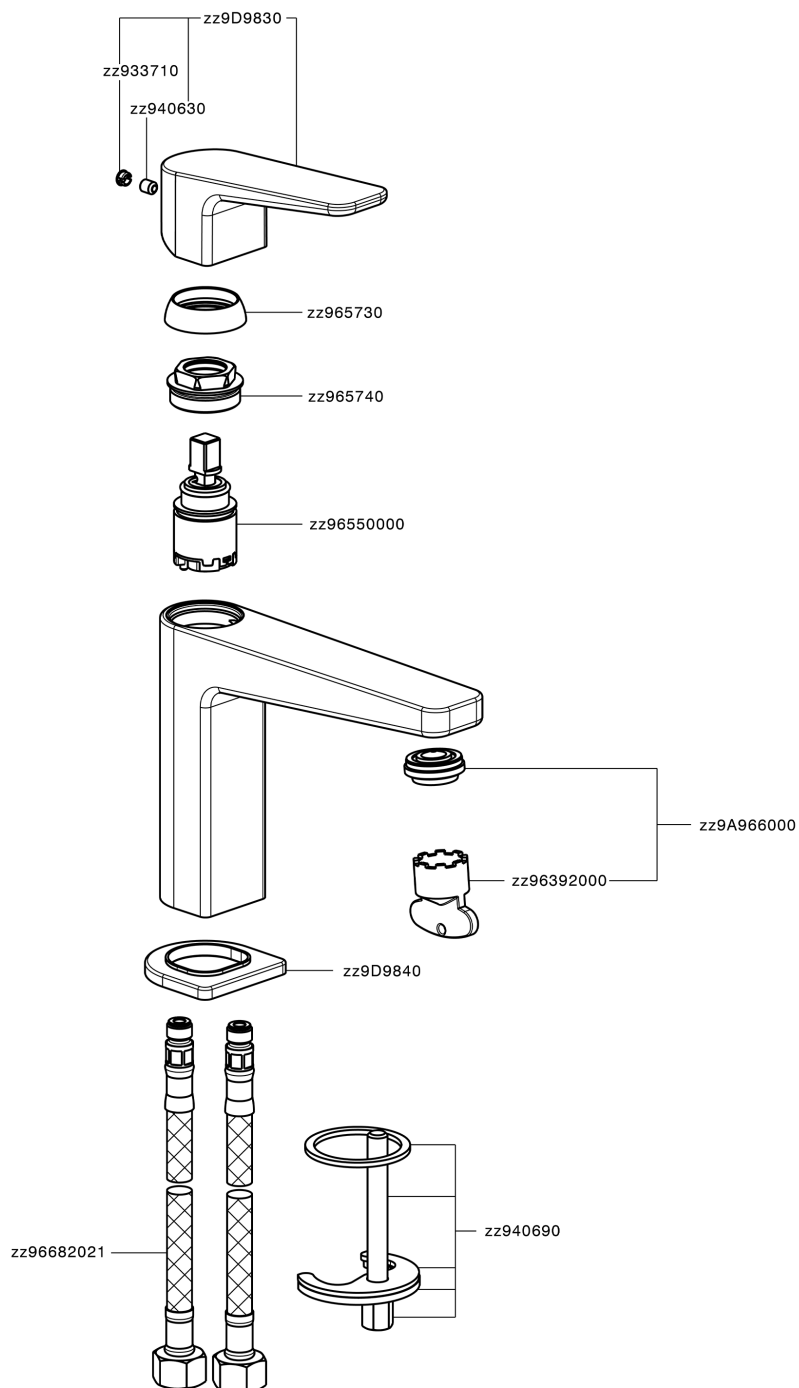

Miscelatore monocomando lavabo large ROCK&ROLL_RK000504

RK000504

<https://www.cisal.it/miscelatore-monocomando-lavabo-large-rockroll-rk000504>

2026-06-26