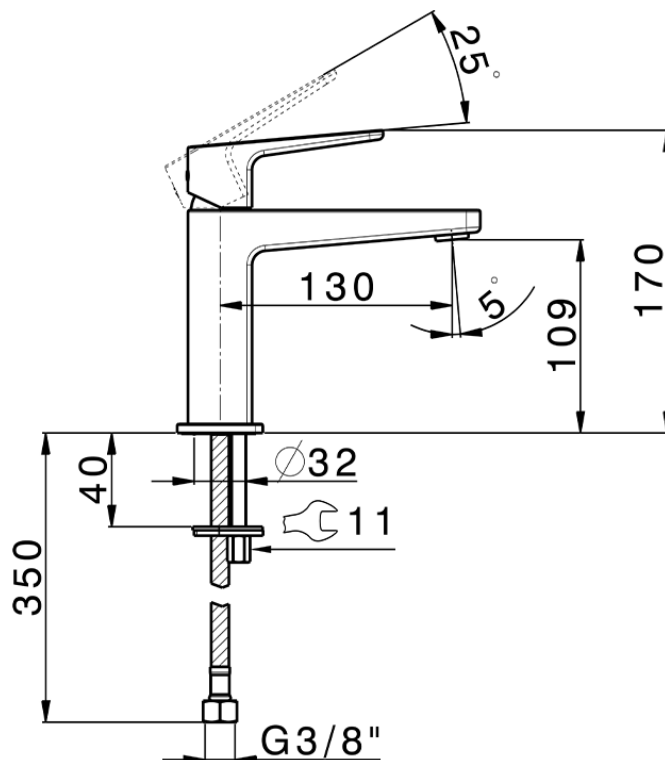

Miscelatore monocomando lavabo large ROCK&ROLL_RK000504

RK000504

<https://www.cisal.it/miscelatore-monocomando-lavabo-large-rockroll-rk000504>

2025-05-13