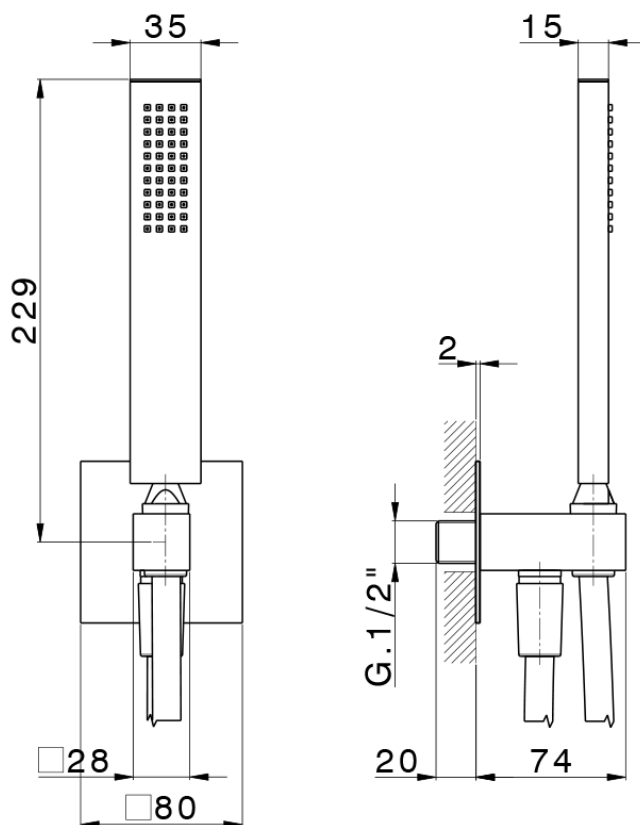

Completo doccia con presa acqua PUSH&SHOWER_DS0G5120

DS0G5120

<https://www.cisal.it/completo-doccia-con-presa-acqua-pushshower-ds0g5120>

2026-04-14