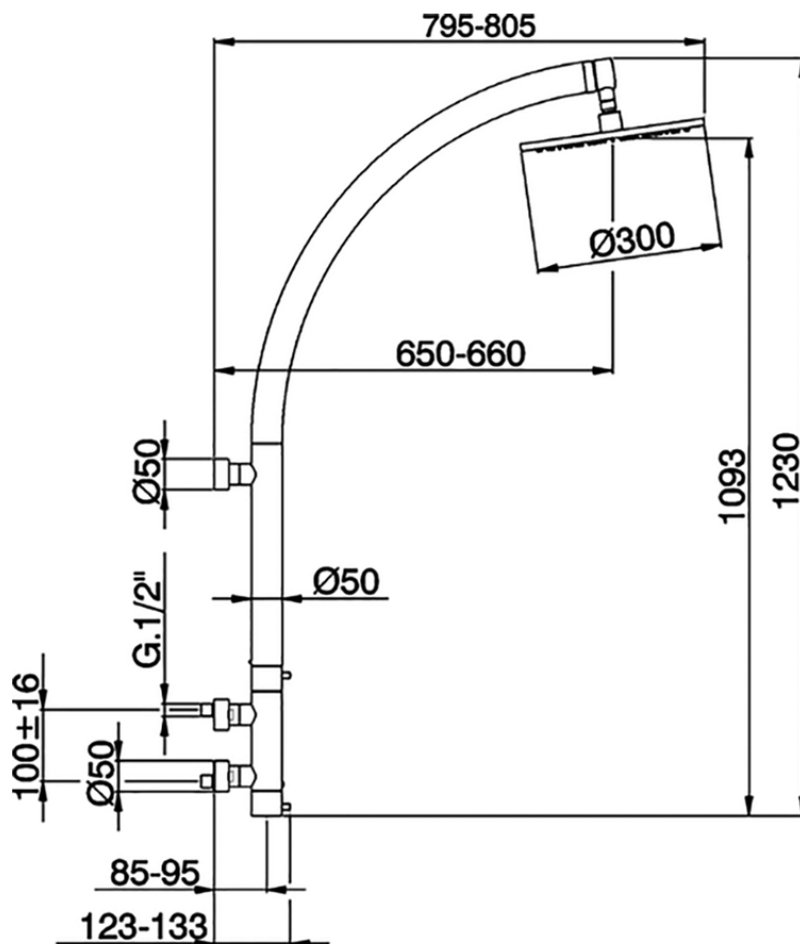

## Colonna doccia termostatica murale WELLNESS\_LNC91010

LNC91010

<https://www.cisal.it/colonna-doccia-termostatica-murale-wellness-lnc91010>

2026-04-05