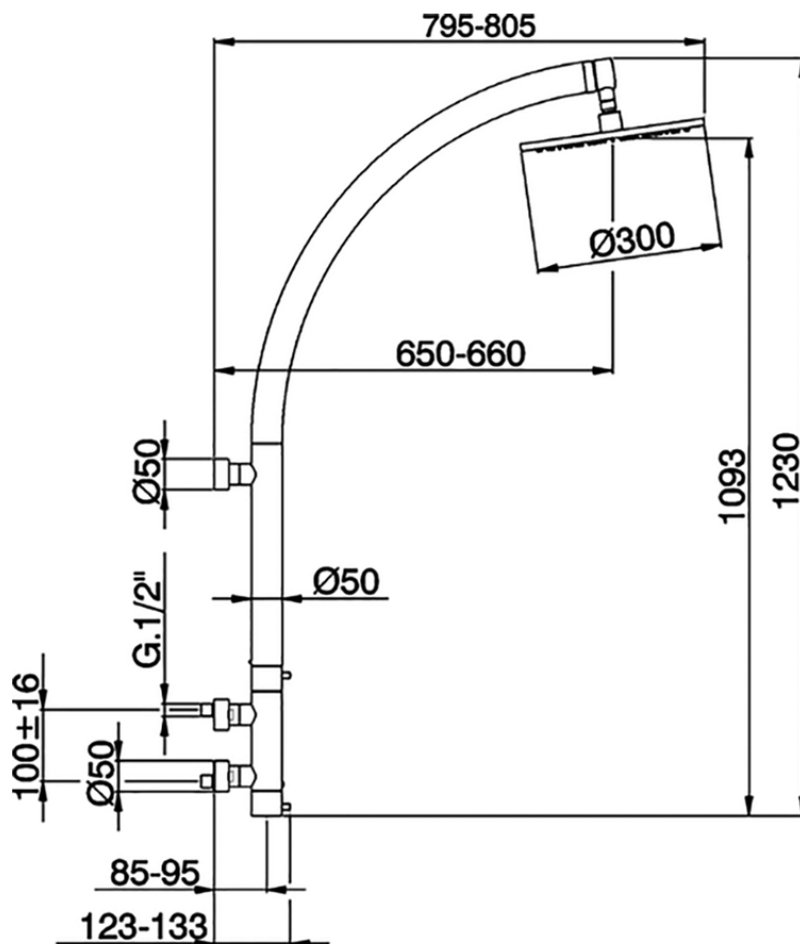

Colonna doccia termostatica murale WELLNESS_LNC91010

LNC91010

<https://www.cisal.it/colonna-doccia-termostatica-murale-wellness-lnc91010>

2026-06-04