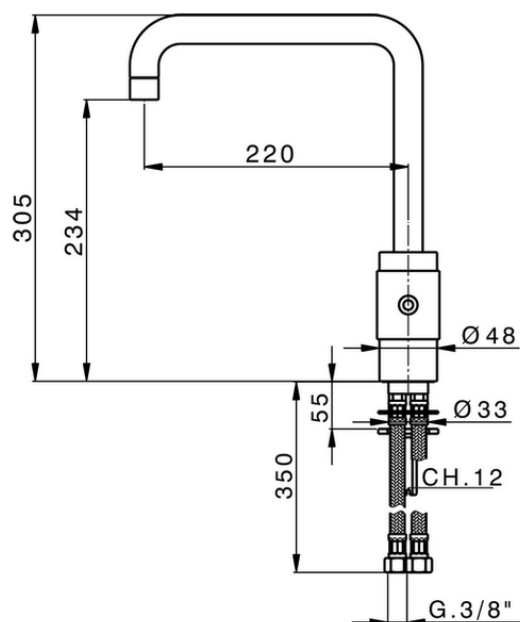

Miscelatore monocomando lavello KITCHEN_ST002530

ST002530

<https://www.cisal.it/miscelatore-monocomando-lavello-kitchen-st002530>

2026-04-08