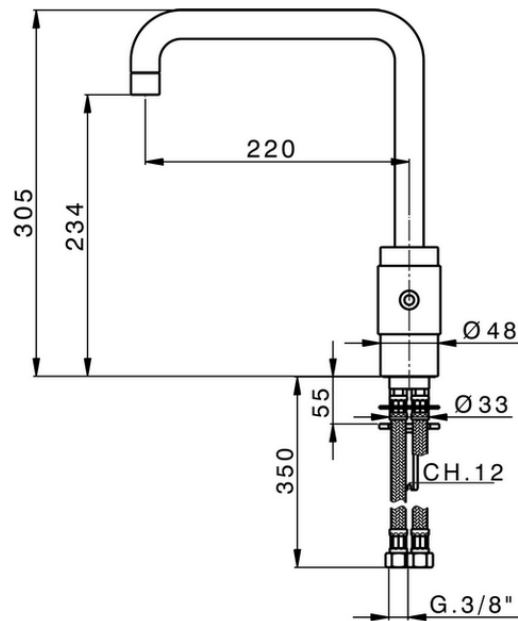

## Miscelatore monocomando lavello KITCHEN\_ST002530

ST002530

<https://www.cisal.it/miscelatore-monocomando-lavello-kitchen-st002530>

2026-04-07