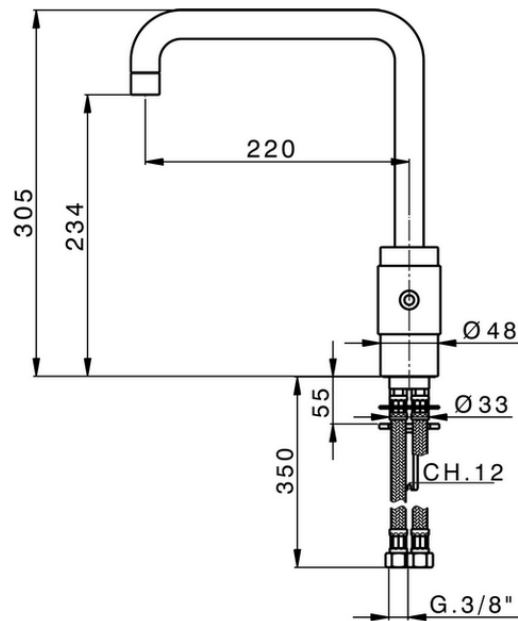

Miscelatore monocomando lavello KITCHEN_ST002530

ST002530

<https://www.cisal.it/miscelatore-monocomando-lavello-kitchen-st002530>

2026-05-23