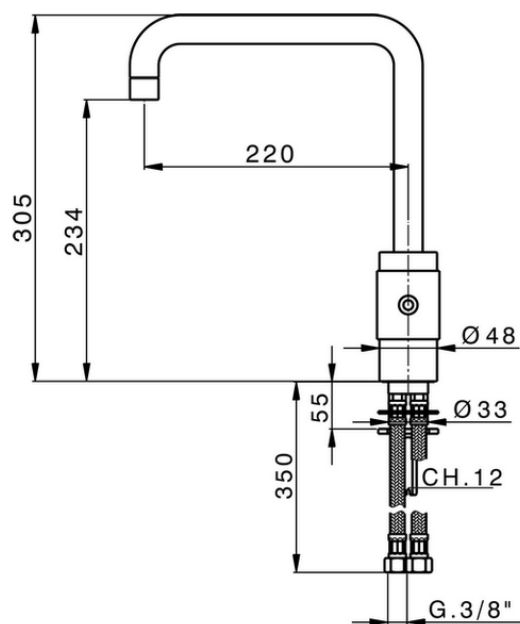

Miscelatore monocomando lavello KITCHEN_ST002530

ST002530

<https://www.cisal.it/miscelatore-monocomando-lavello-kitchen-st002530>

2026-07-07