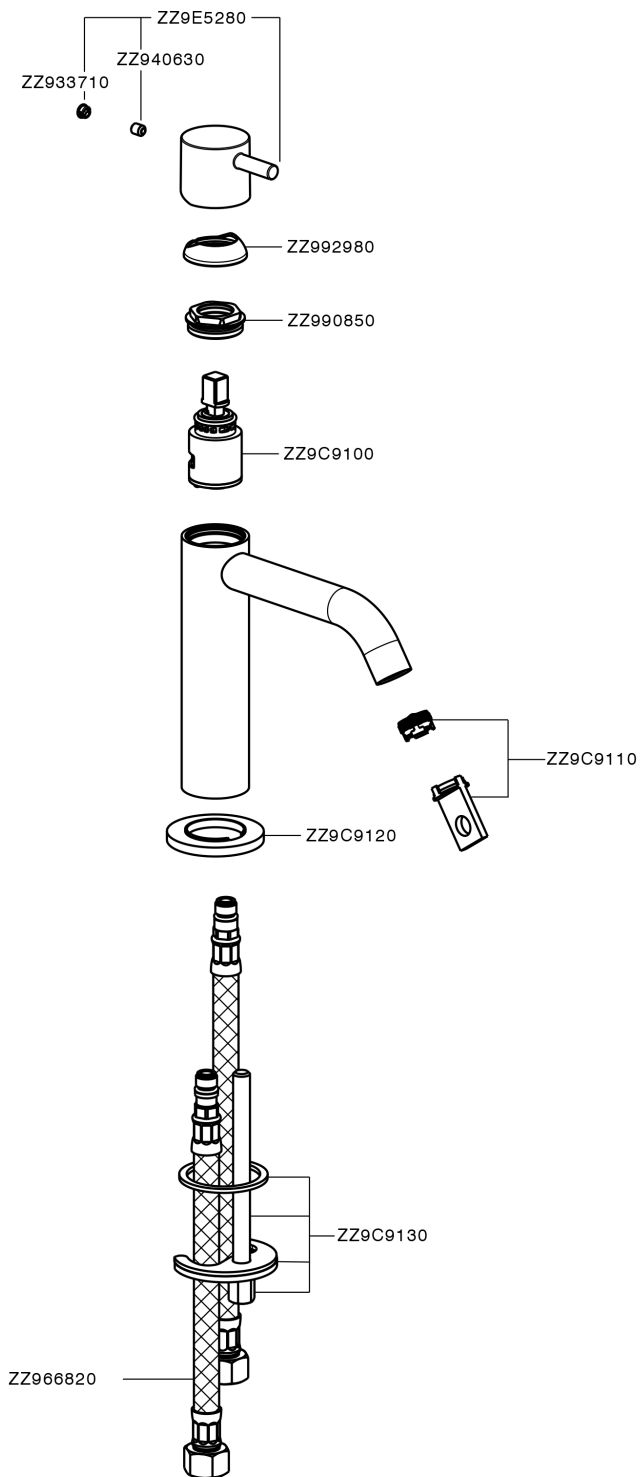

Miscelatore monocomando lavabo large LESS MINIMAL_MI000504

MI000504

<https://www.cisal.it/miscelatore-monocomando-lavabo-large-less-minimal-mi000504>

2026-05-04