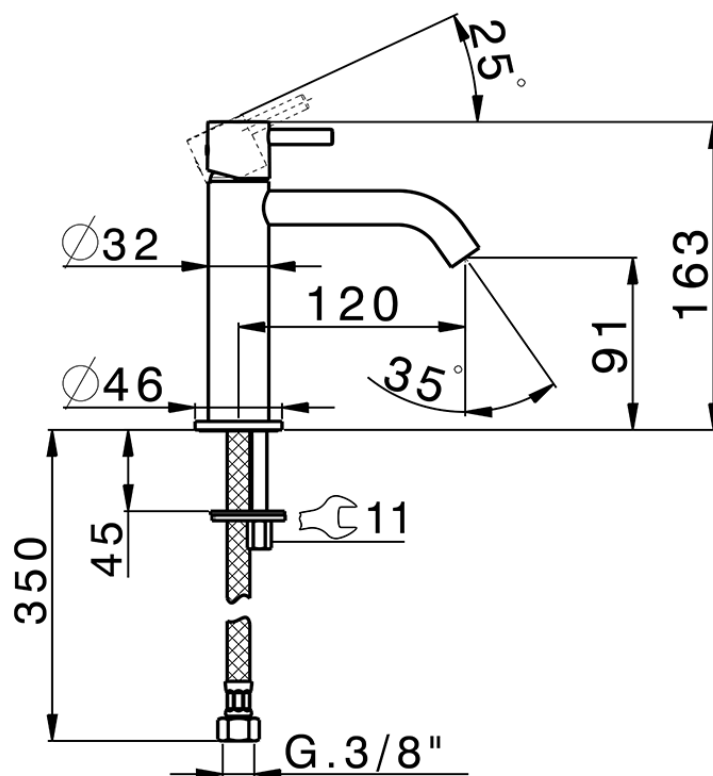

Miscelatore monocomando lavabo large LESS MINIMAL_MI000504

MI000504

<https://www.cisal.it/miscelatore-monocomando-lavabo-large-less-minimal-mi000504>

2026-05-04