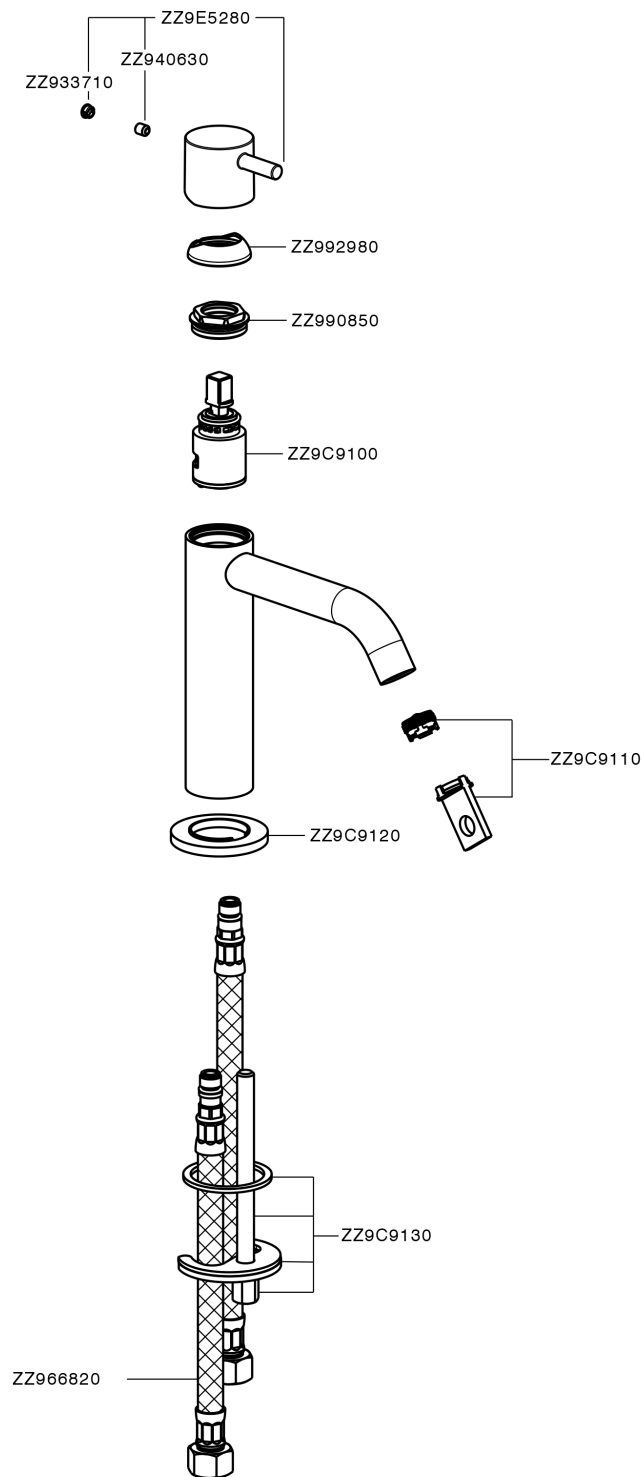

Miscelatore monocomando lavabo large LESS MINIMAL_MI000504

MI000504

<https://www.cisal.it/miscelatore-monocomando-lavabo-large-less-minimal-mi000504>

2026-06-20