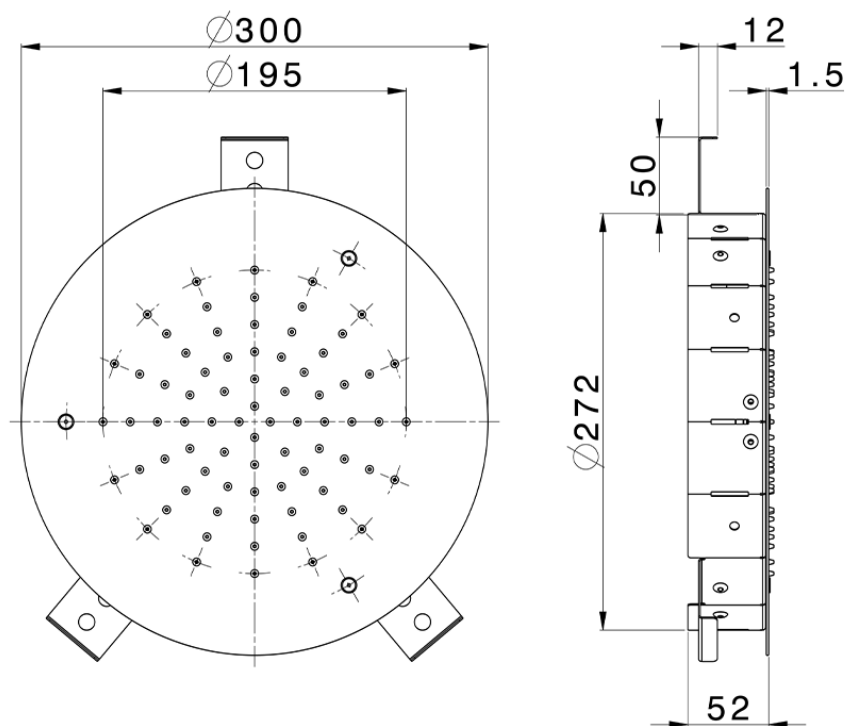

Soffione a soffitto Ø 300 mm ZEN SHOWER_ZS0S0010

ZS0S0010

<https://www.cisal.it/soffione-a-soffitto-o-300-mm-zen-shower-zs0s0010>

2026-07-02