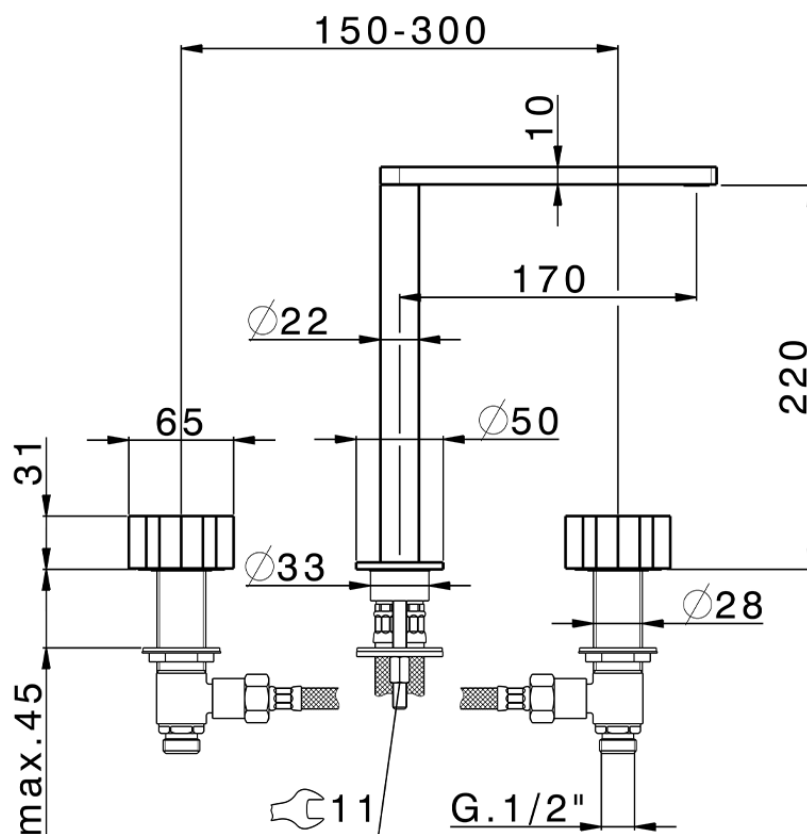

## Miscelatore lavabo 3 fori MARBLE X32\_X6001040

X6001040

<https://www.cisal.it/miscelatore-lavabo-3-fori-marble-x32-x6001040>

2026-06-19