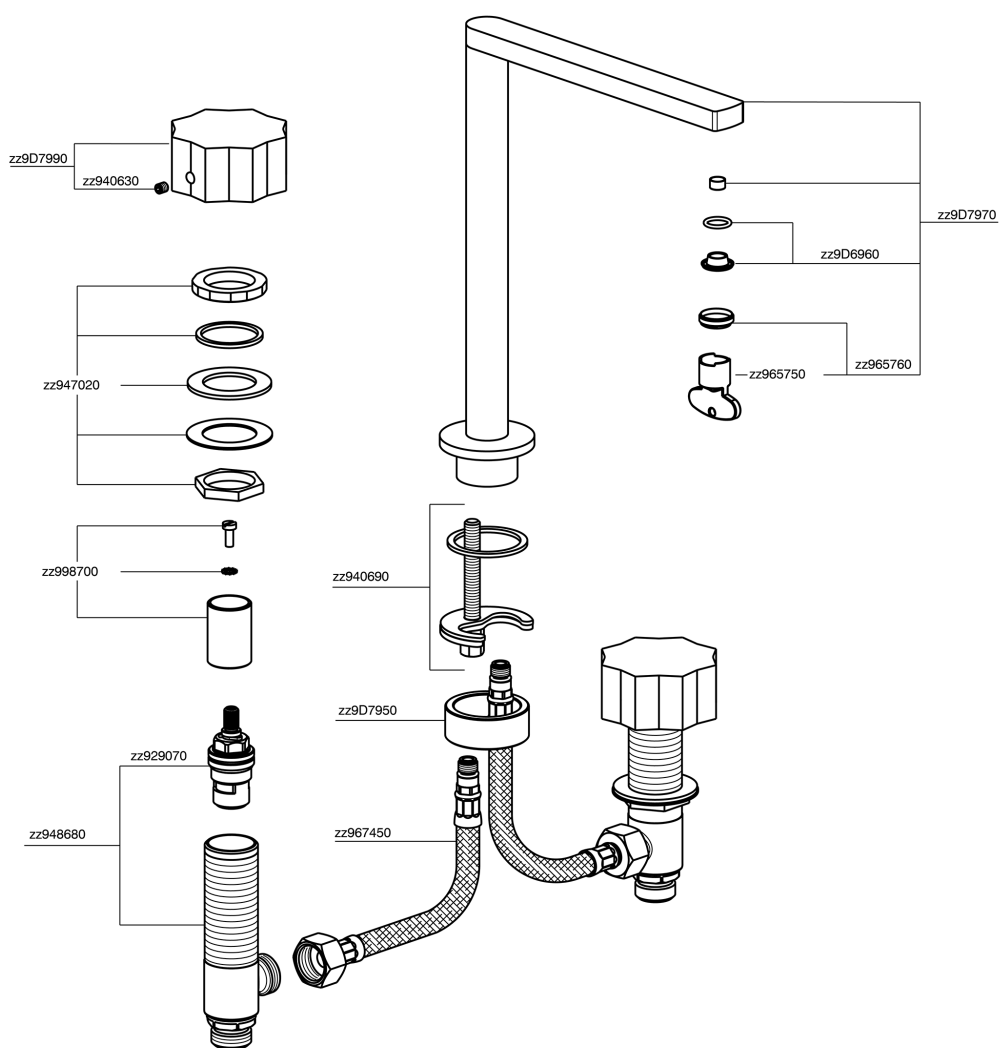

Miscelatore lavabo 3 fori MARBLE X32_X6001040

X6001040

<https://www.cisal.it/miscelatore-lavabo-3-fori-marble-x32-x6001040>

2026-05-04