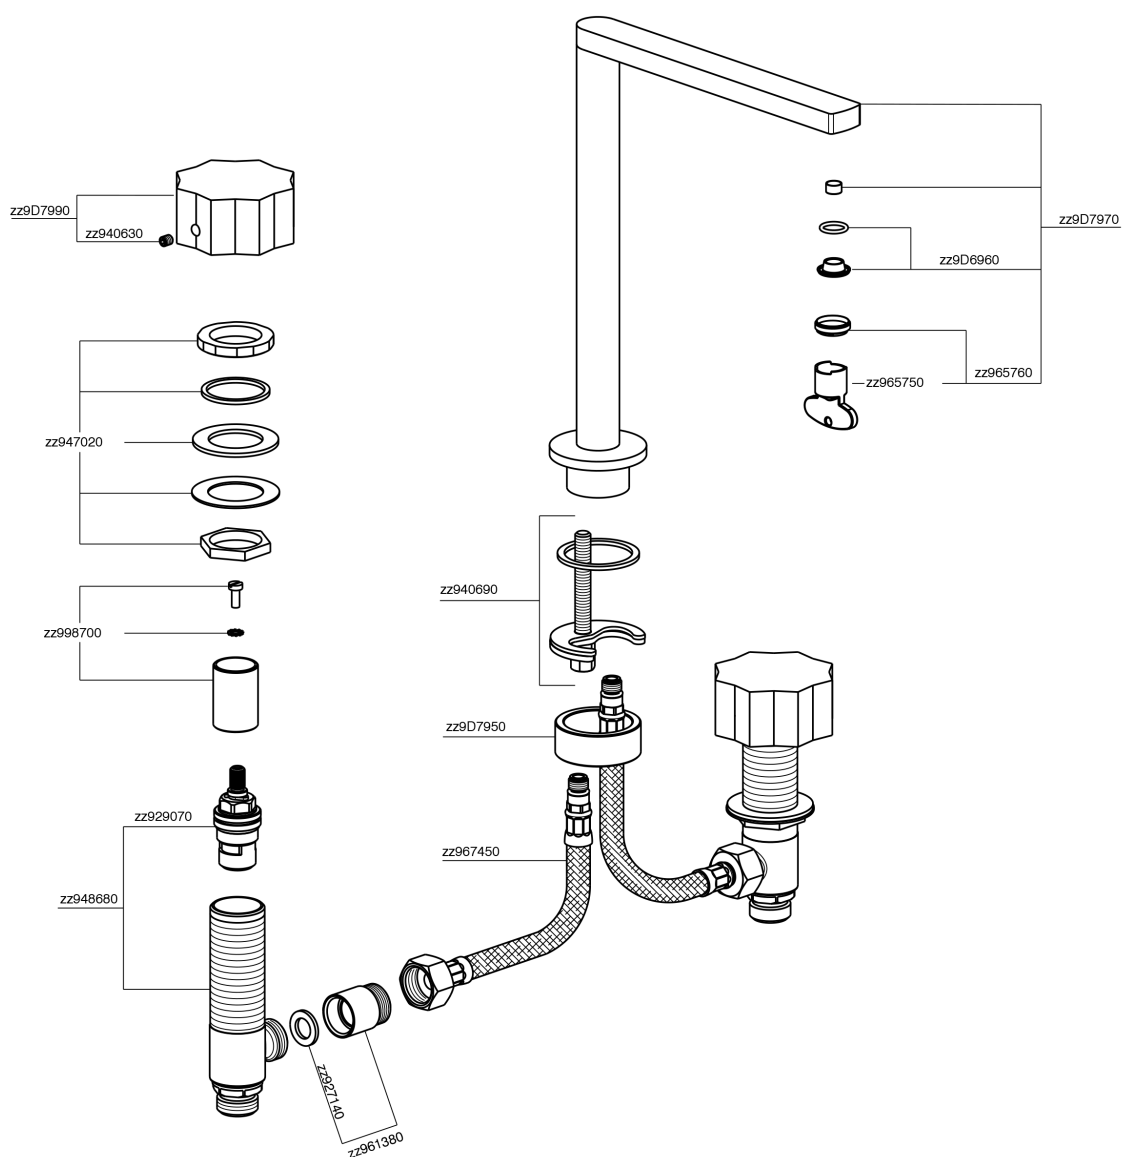

## Miscelatore lavabo 3 fori MARBLE X32\_X6001040

X6001040

<https://www.cisal.it/miscelatore-lavabo-3-fori-marble-x32-x6001040>

2026-06-19