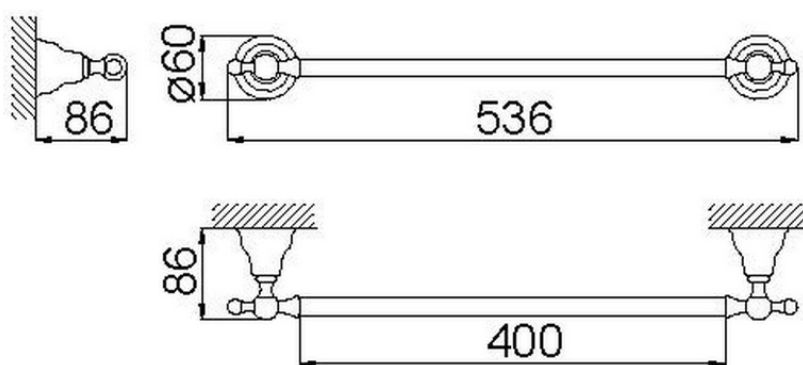

## Porta salviette 40 cm ARCANA COMPLEMENTI\_AR090100

AR090100

<https://www.cisal.it/porta-salviette-40-cm-arcana-complementi-ar090100>

2026-04-13