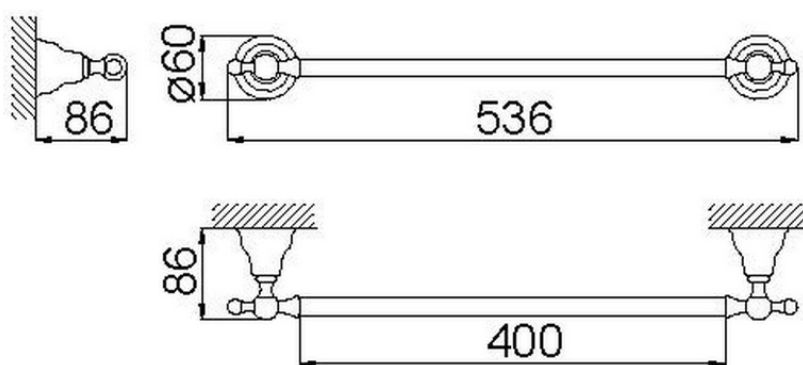

Porta salviette 40 cm ARCANA COMPLEMENTI_AR090100

AR090100

<https://www.cisal.it/porta-salviette-40-cm-arcana-complementi-ar090100>

2026-04-19