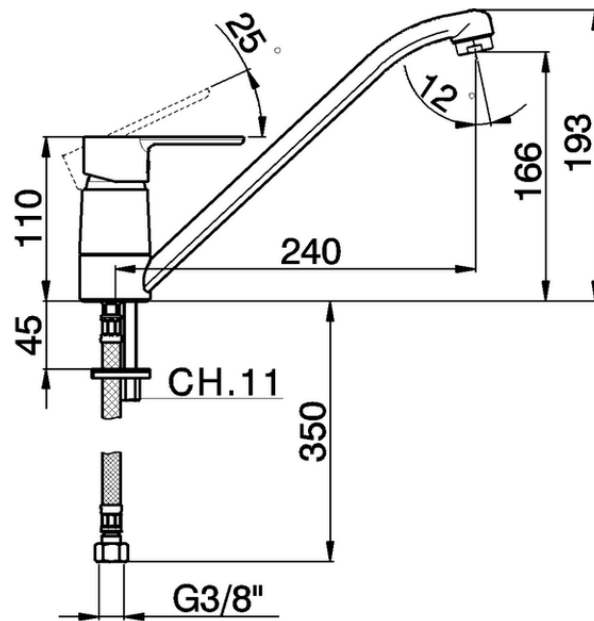

Miscelatore monocomando lavello KITCHEN_C2000580

C2000580

<https://www.cisal.it/miscelatore-monocomando-lavello-kitchen-c2000580>

2026-05-23