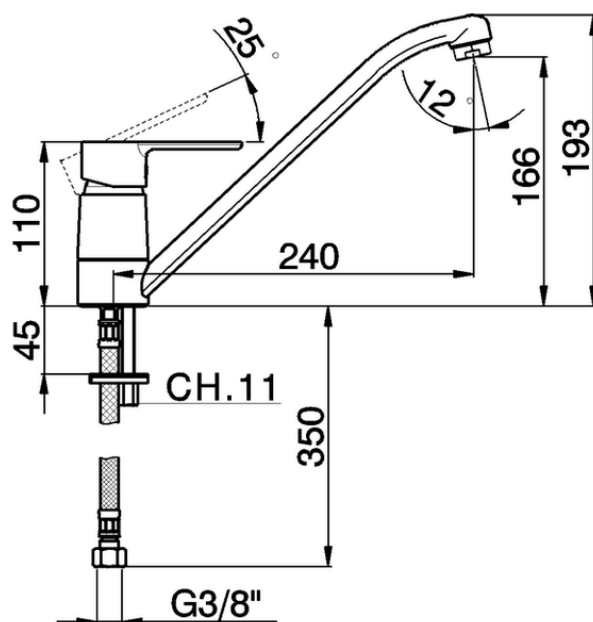

## Miscelatore monocomando lavello KITCHEN\_C2000580

C2000580

<https://www.cisal.it/miscelatore-monocomando-lavello-kitchen-c2000580>

2026-04-07