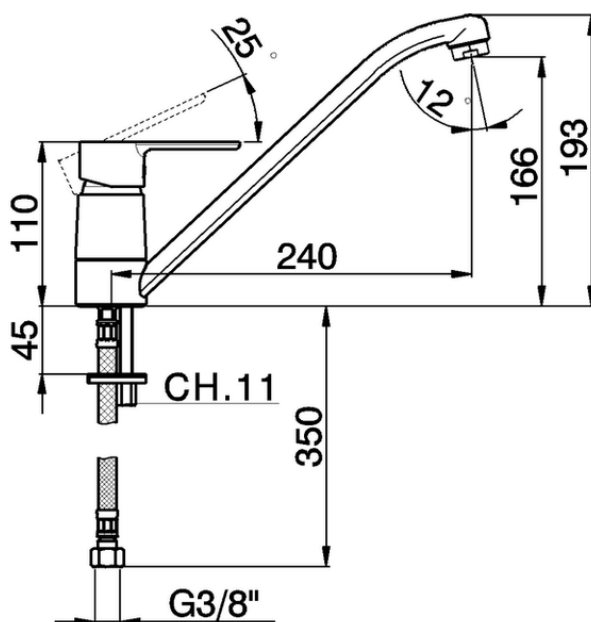

Miscelatore monocomando lavello KITCHEN_C2000580

C2000580

<https://www.cisal.it/miscelatore-monocomando-lavello-kitchen-c2000580>

2026-07-07