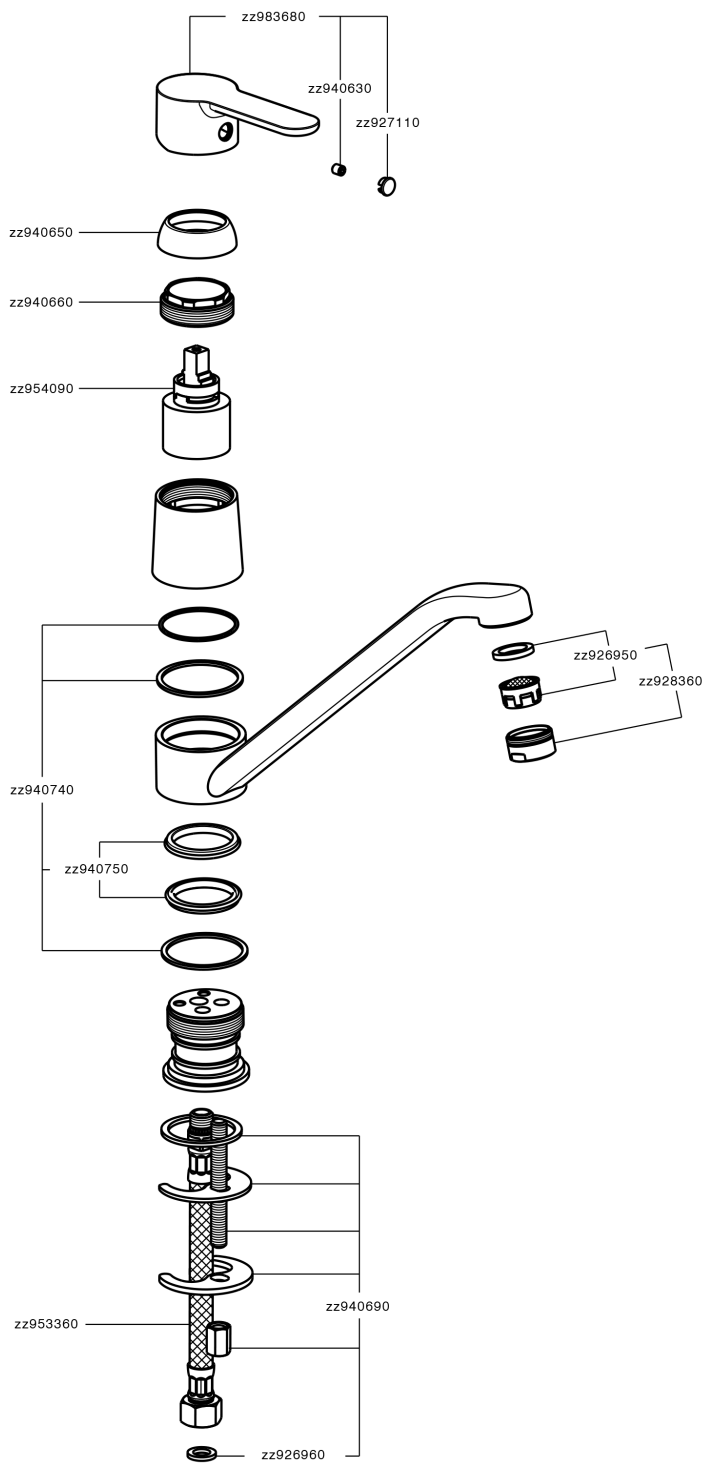

## Miscelatore monocomando lavello KITCHEN\_C2000580

C2000580

<https://www.cisal.it/miscelatore-monocomando-lavello-kitchen-c2000580>

2026-04-08