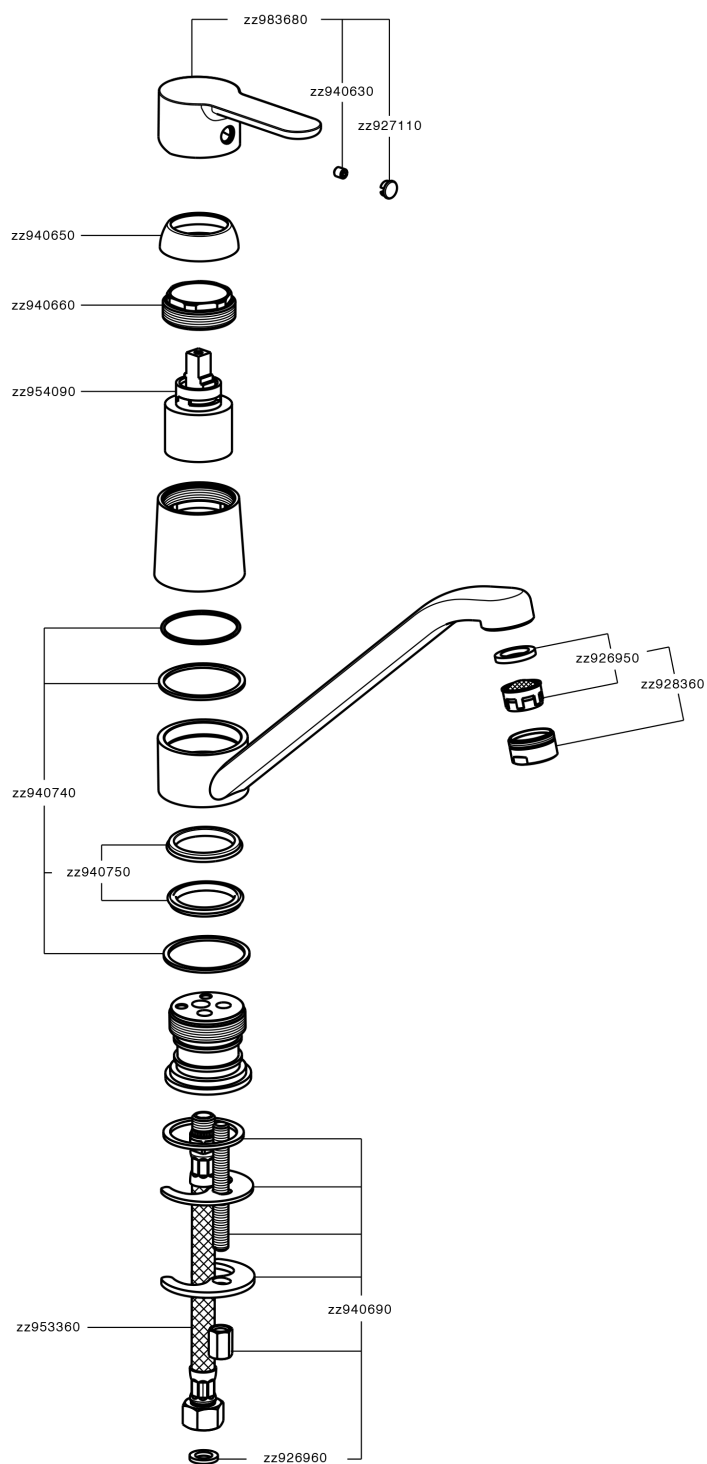

## Miscelatore monocomando lavello KITCHEN\_C2000580

C2000580

<https://www.cisal.it/miscelatore-monocomando-lavello-kitchen-c2000580>

2026-05-23