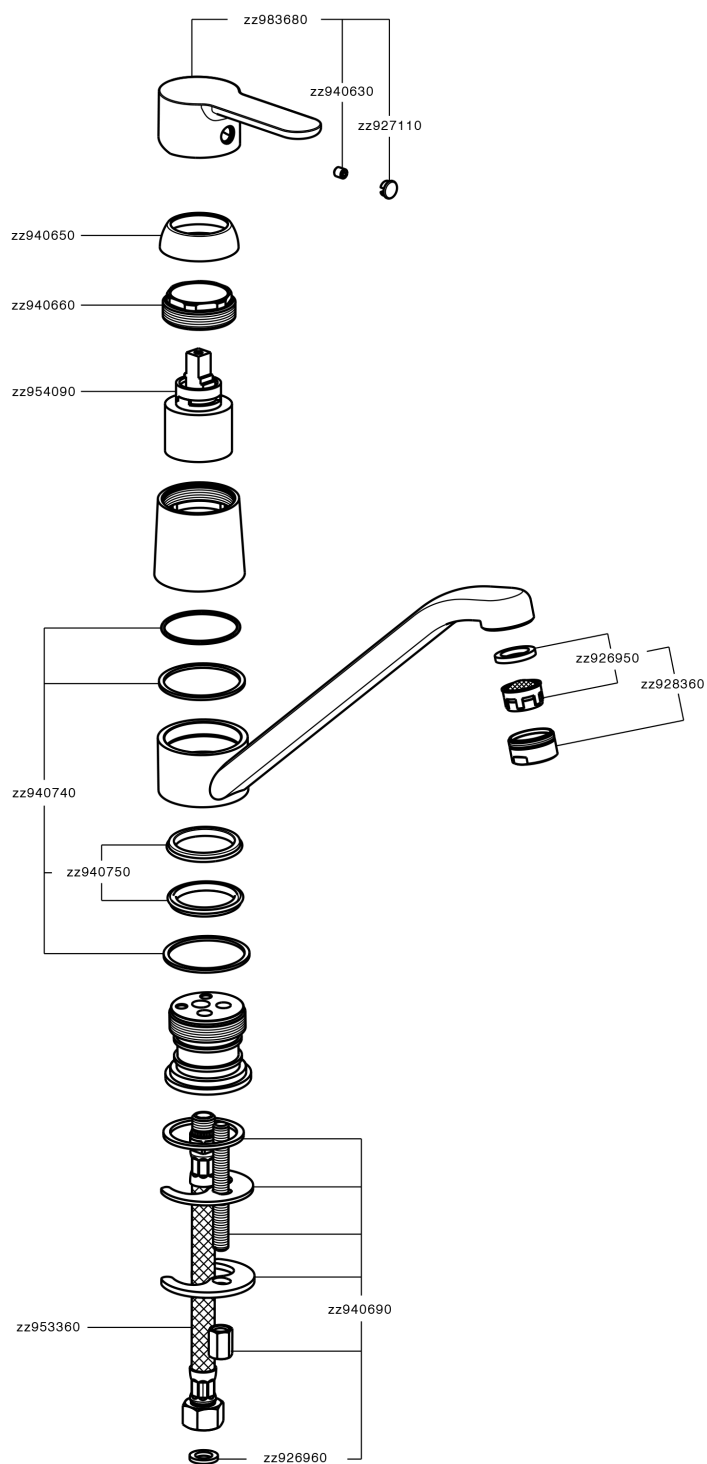

Miscelatore monocomando lavello KITCHEN_C2000580

C2000580

<https://www.cisal.it/miscelatore-monocomando-lavello-kitchen-c2000580>

2026-07-07