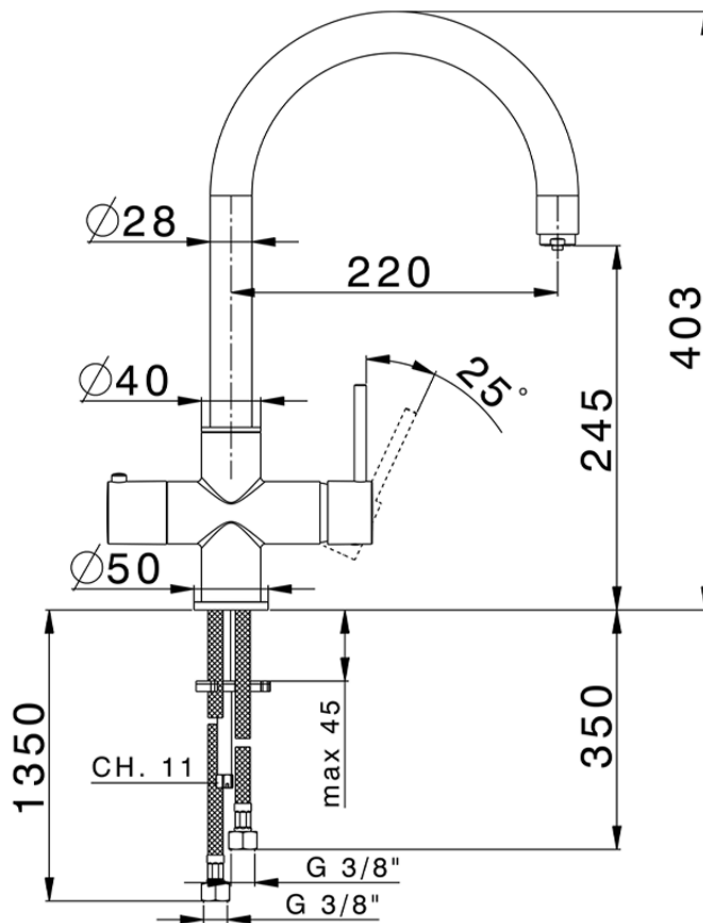

Miscelatore monocomando livello AquaPura KITCHEN\_CV000985

CV000985

<https://www.cisal.it/miscelatore-monocomando-lavello-aquapura-kitchen-cv000985>

2026-05-05