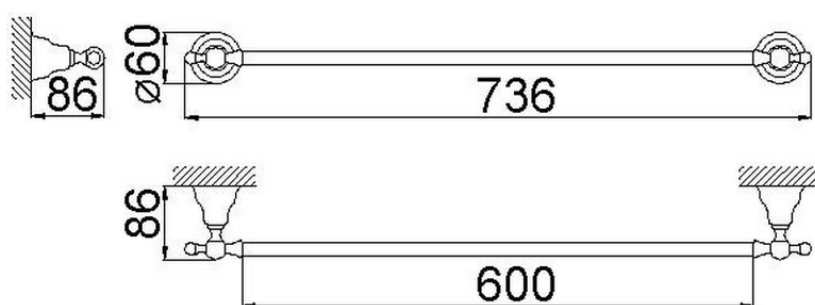

Porta salviette 60 cm ARCANA COMPLEMENTI_AR090102

AR090102

<https://www.cisal.it/porta-salviette-60-cm-arcana-complementi-ar090102>

2026-04-13