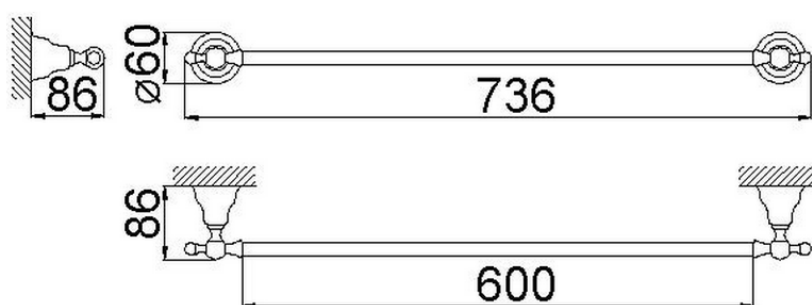

Porta salviette 60 cm ARCANA COMPLEMENTI_AR090102

AR090102

<https://www.cisal.it/porta-salviette-60-cm-arcana-complementi-ar090102>

2026-04-13