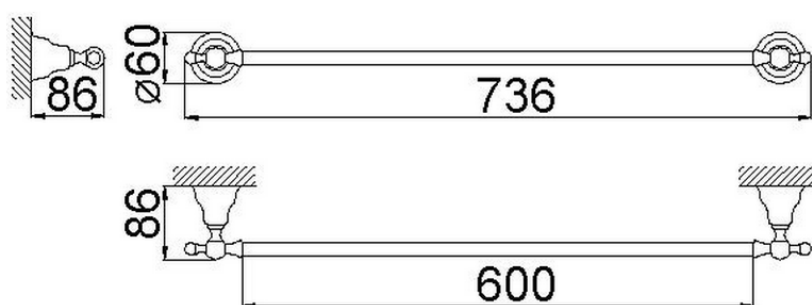

Porta salviette 60 cm ARCANA COMPLEMENTI_AR090102

AR090102

<https://www.cisal.it/porta-salviette-60-cm-arcana-complementi-ar090102>

2026-05-28