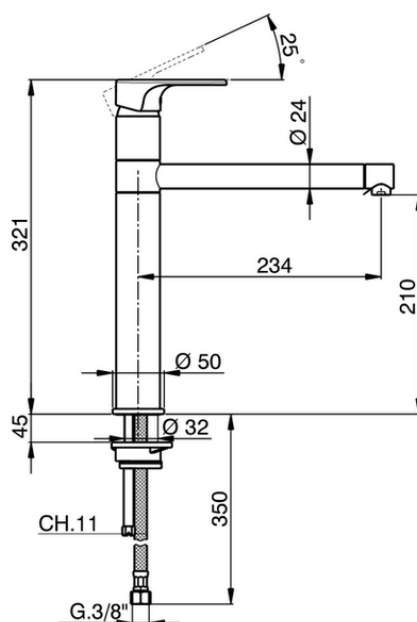

**Miscelatore monocomando lavello EnergySave KITCHEN\_A3001585**

A3001585

<https://www.cisal.it/miscelatore-monocomando-lavello-energy-save-kitchen-a3001585>

2025-12-08