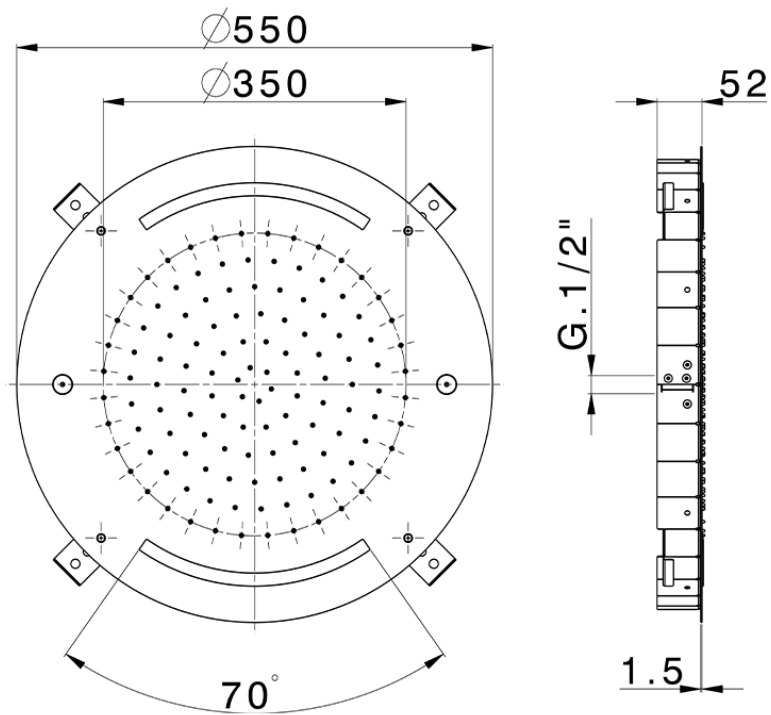

Soffione a soffitto con cromoterapia Ø 550 mm WELLNESS_ZS0C0040

ZS0C0040

<https://www.cisal.it/soffione-a-soffitto-con-cromoterapia-o-550-mm-wellness-zs0c0040>

2026-05-13