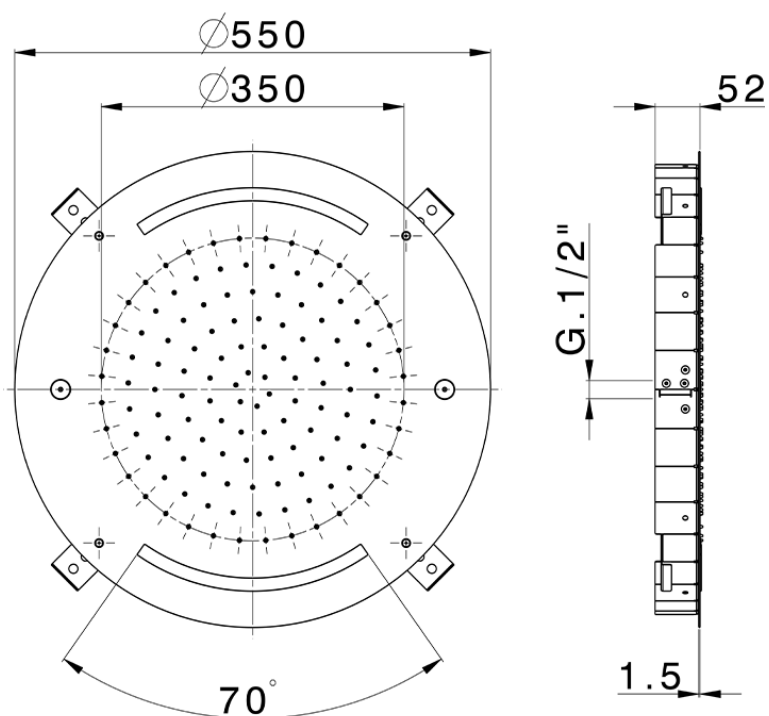

Soffione a soffitto con cromoterapia Ø 550 mm WELLNESS_ZS0C0040

ZS0C0040

<https://www.cisal.it/soffione-a-soffitto-con-cromoterapia-o-550-mm-wellness-zs0c0040>

2026-06-27