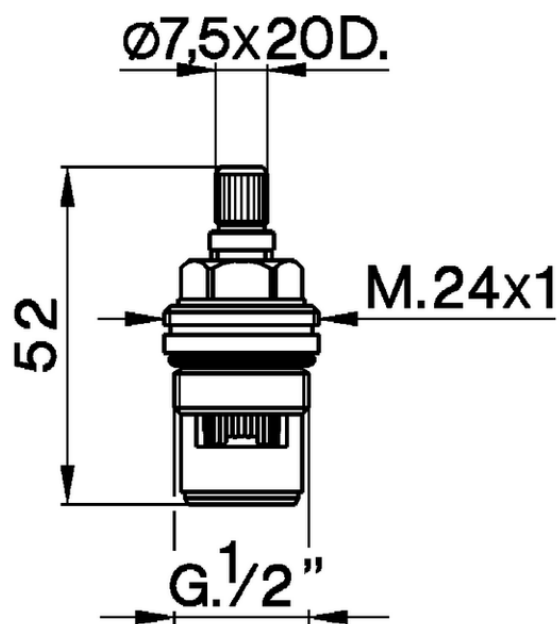

**Vitone ceramico 1/2" DX 180° RICAMBI\_ZZ928680**

ZZ928680

<https://www.cisal.it/vitone-ceramico-1-2-dx-180-ricambi-zz928680>

2026-06-25