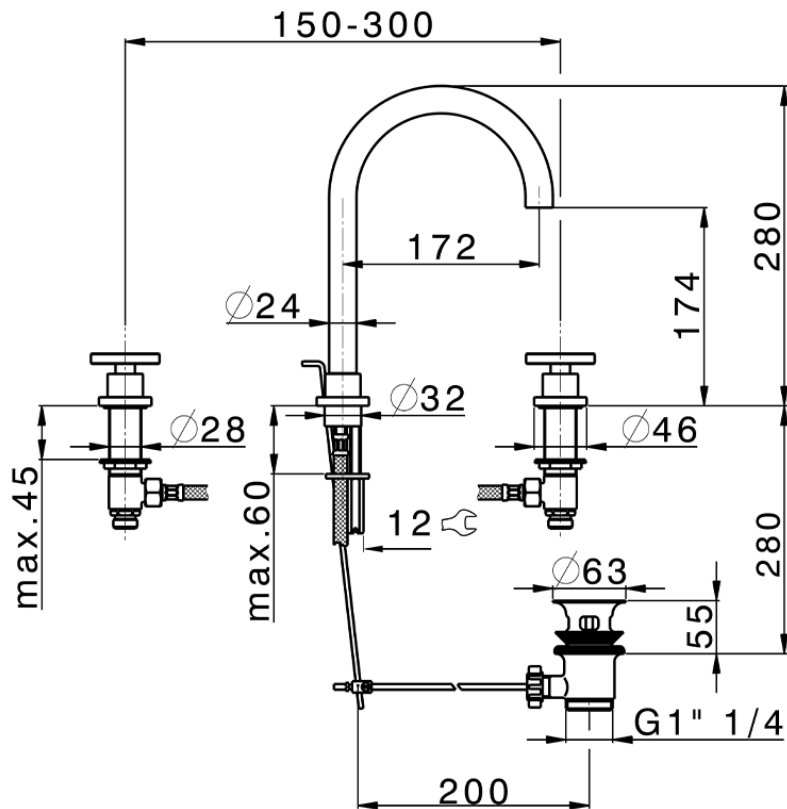

Miscelatore lavabo 3 fori GRACE_MN001060

MN001060

<https://www.cisal.it/miscelatore-lavabo-3-fori-grace-mn001060>

2025-12-31