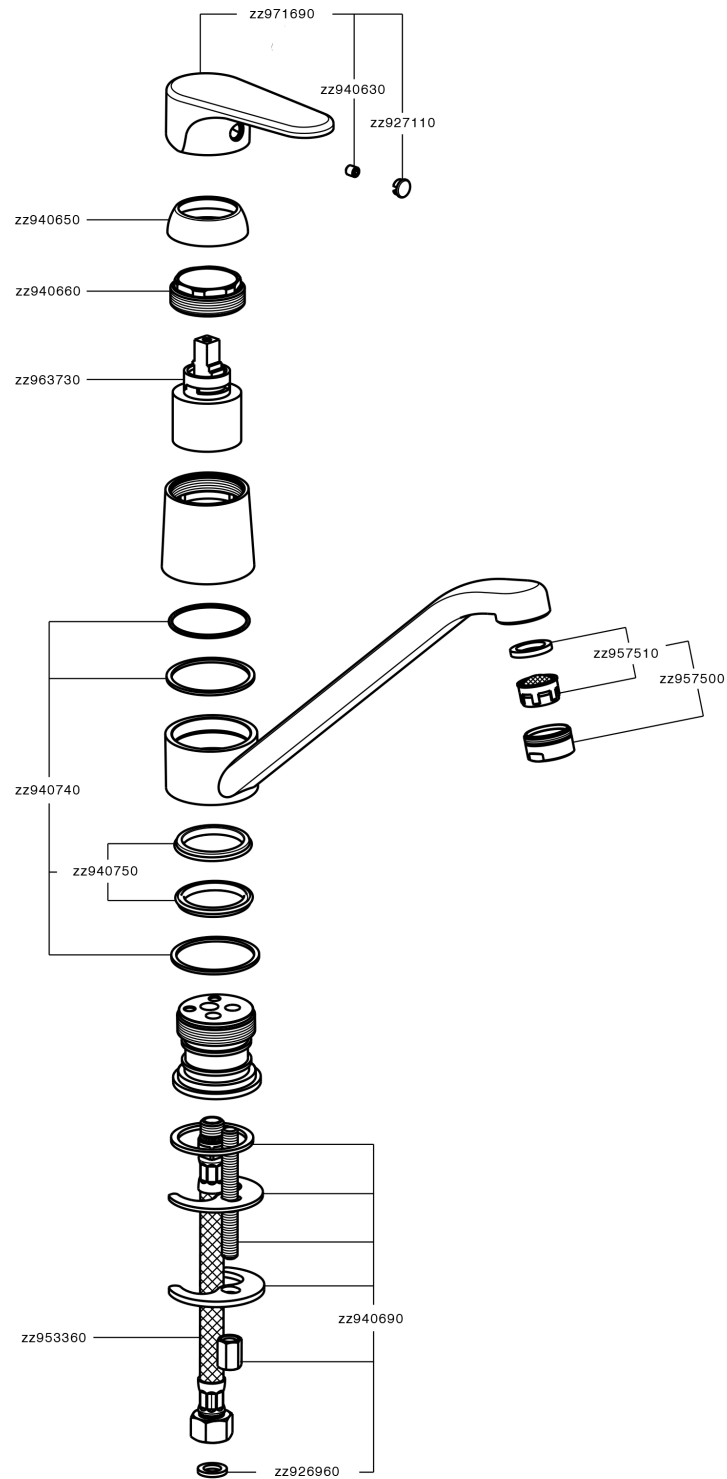

## Miscelatore monocomando lavello EnergySave KITCHEN\_A3000585

A3000585

<https://www.cisal.it/miscelatore-monocomando-lavello-energysave-kitchen-a3000585>

2026-07-07