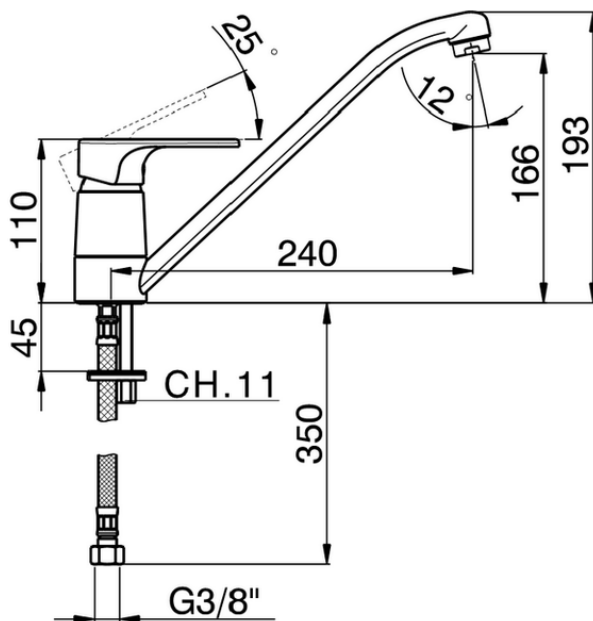

Miscelatore monocomando lavello EnergySave KITCHEN_A3000585

A3000585

<https://www.cisal.it/miscelatore-monocomando-lavello-energysave-kitchen-a3000585>

2026-05-23