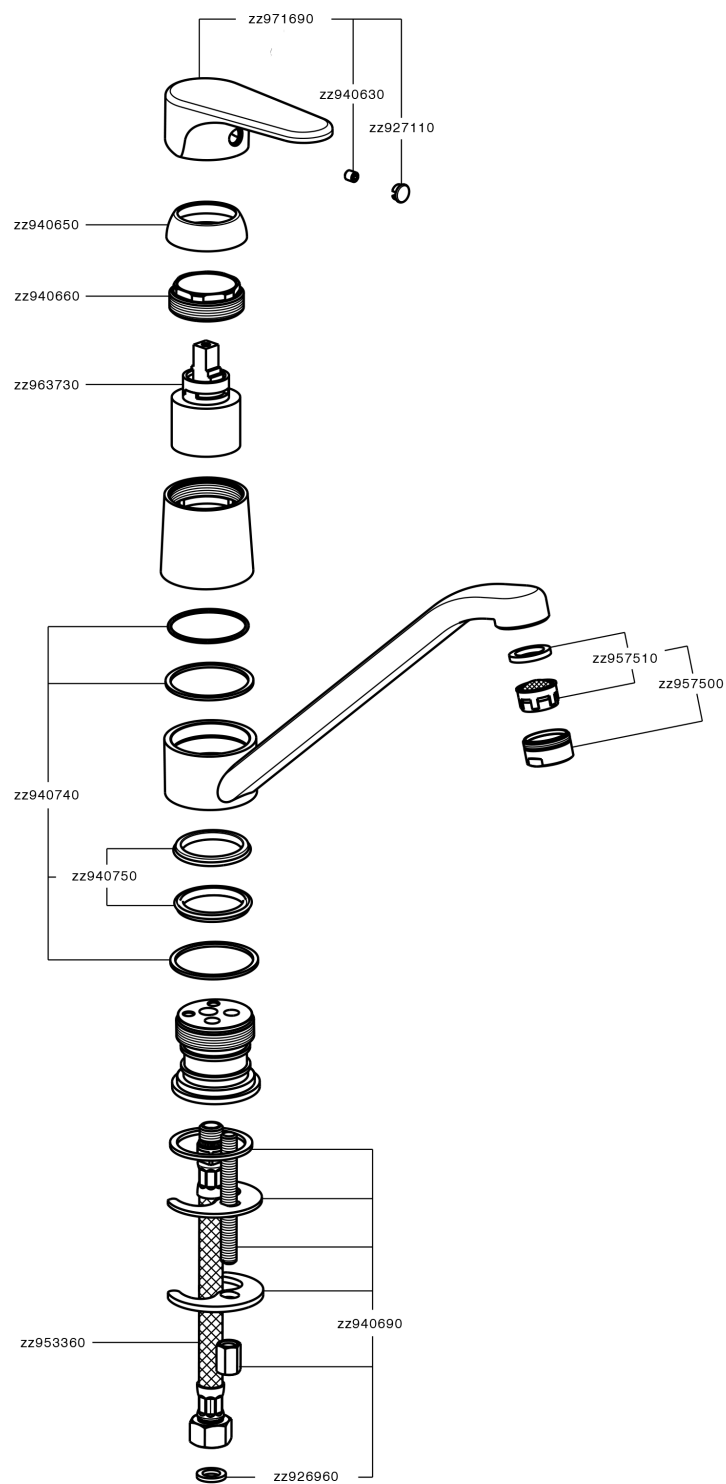

## Miscelatore monocomando lavello EnergySave KITCHEN\_A3000585

A3000585

<https://www.cisal.it/miscelatore-monocomando-lavello-energysave-kitchen-a3000585>

2026-05-23