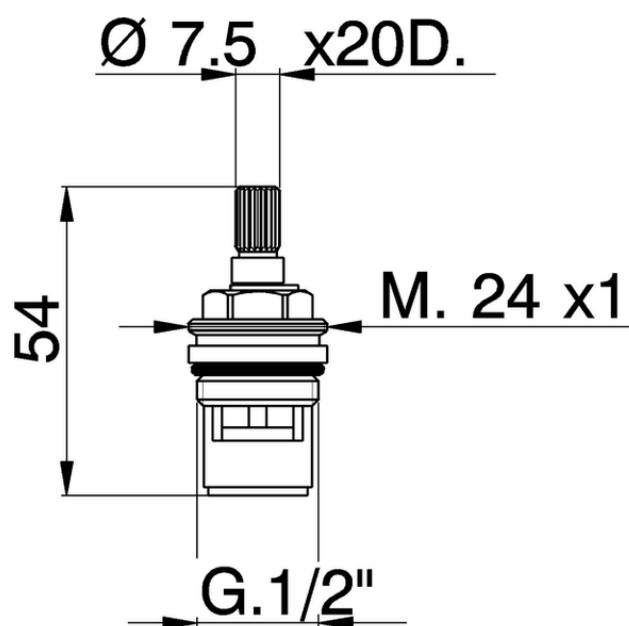

Vitone ceramico 1/2" DX 180° RICAMBI_ZZ945890

ZZ945890

<https://www.cisal.it/vitone-ceramico-1-2-dx-180-ricambi-zz945890>

2026-06-25