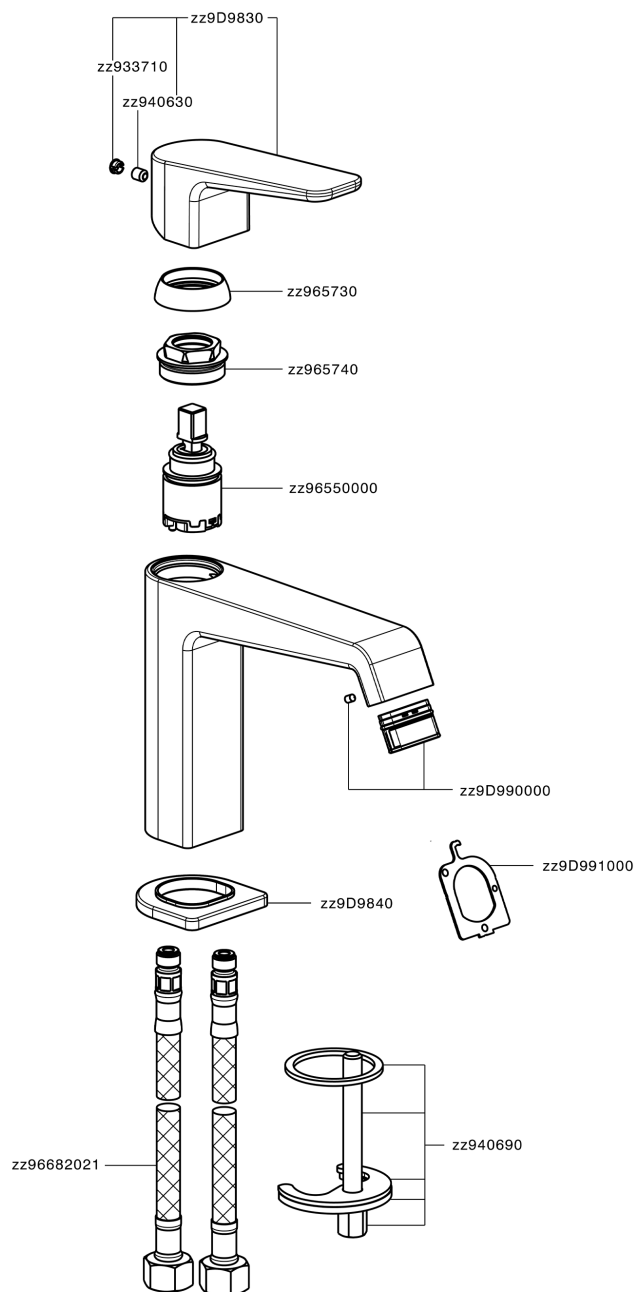

Miscelatore monocomando lavabo large ROCK&ROLL_RL000504

RL000504

<https://www.cisal.it/miscelatore-monocomando-lavabo-large-rockroll-rl000504>

2026-06-26