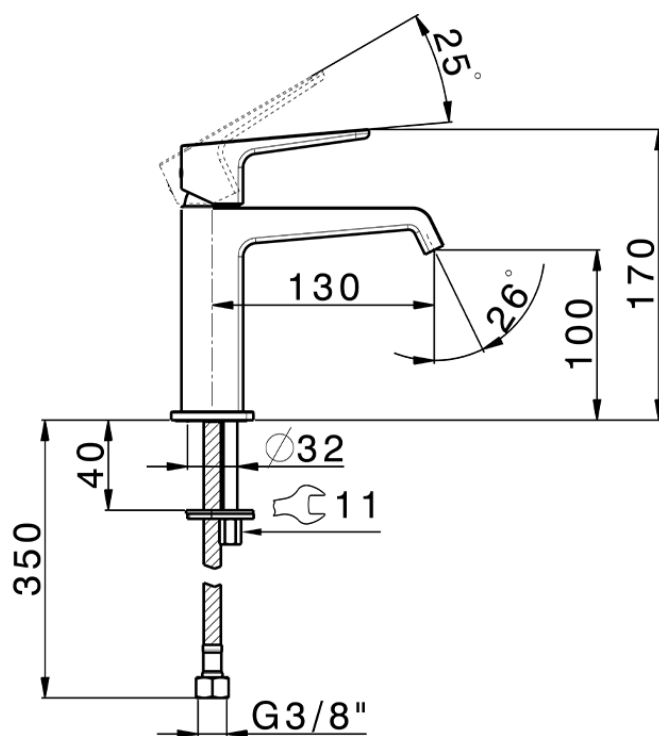

Miscelatore monocomando lavabo large ROCK&ROLL_RL000504

RL000504

<https://www.cisal.it/miscelatore-monocomando-lavabo-large-rockroll-rl000504>

2026-06-26