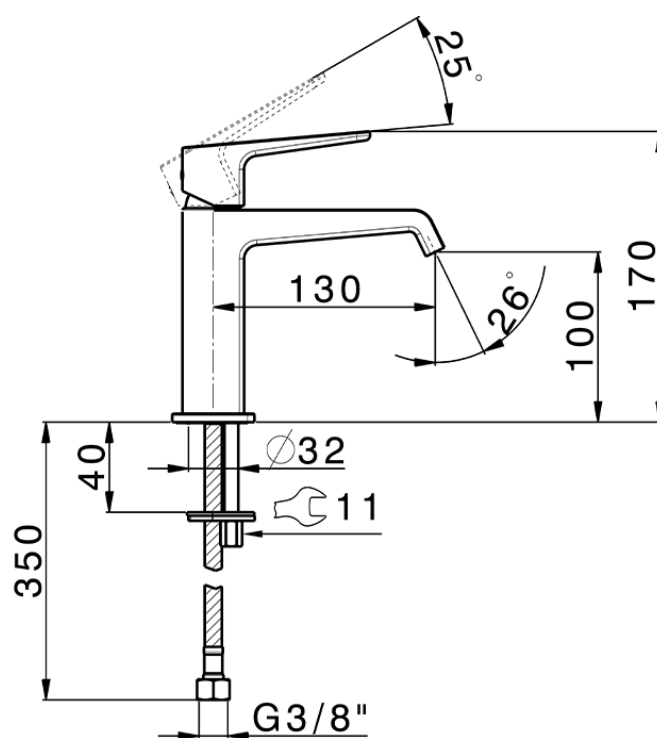

Miscelatore monocomando lavabo large ROCK&ROLL_RL000504

RL000504

<https://www.cisal.it/miscelatore-monocomando-lavabo-large-rockroll-rl000504>

2026-05-12