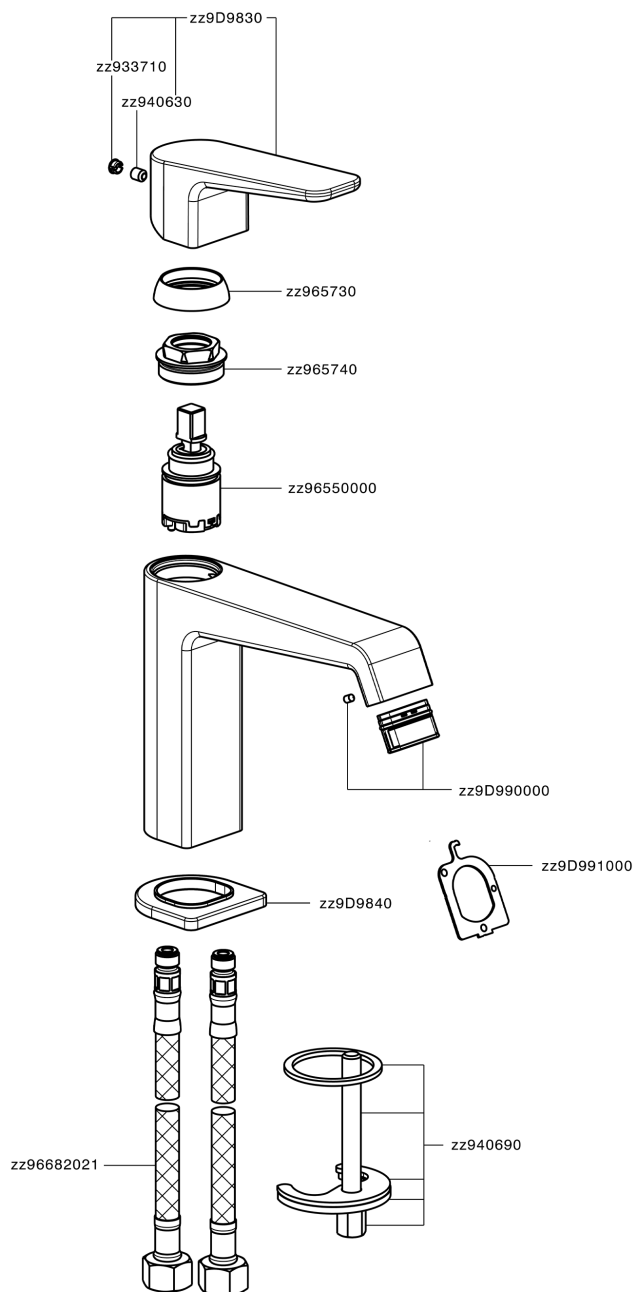

## Miscelatore monocomando lavabo large ROCK&ROLL\_RL000504

RL000504

<https://www.cisal.it/miscelatore-monocomando-lavabo-large-rockroll-rl000504>

2026-06-26