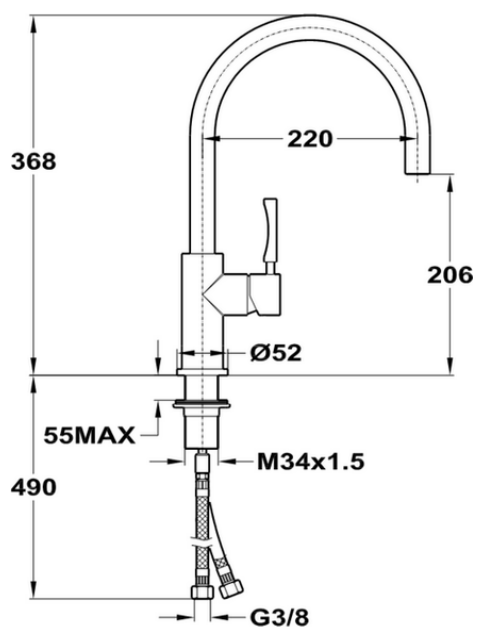

**Miscelatore monocomando lavello INOX KITCHEN\_LC000060**

LC000060

<https://www.cisal.it/miscelatore-monocomando-lavello-inox-kitchen-lc000060>

2025-11-01