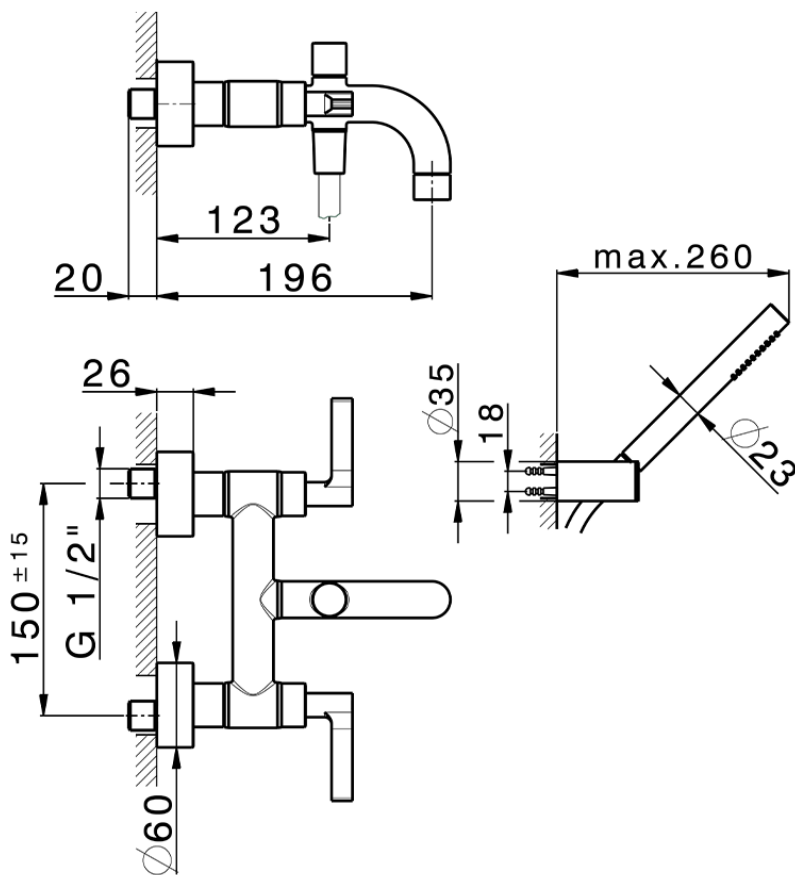

Miscelatore vasca completo GRACE_GL000120

GL000120

<https://www.cisal.it/miscelatore-vasca-completo-grace-gl000120>

2026-06-27