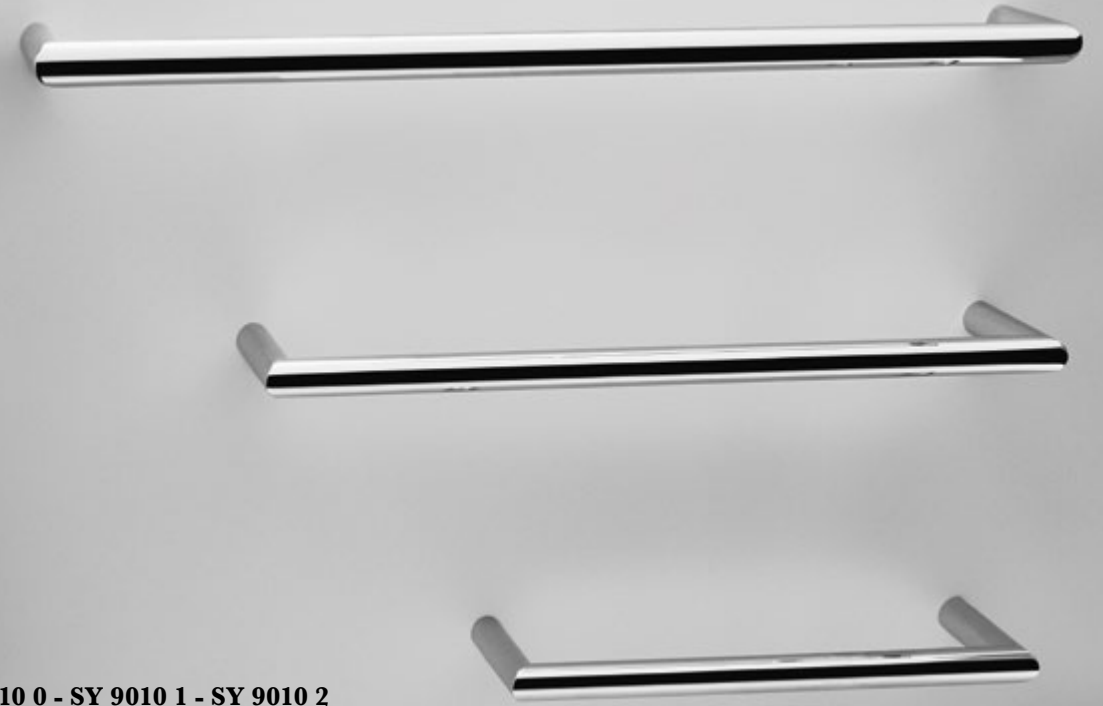

SY 9010 0 - SY 9010 1 - SY 9010 2
Porta Salviette
Towel Rail