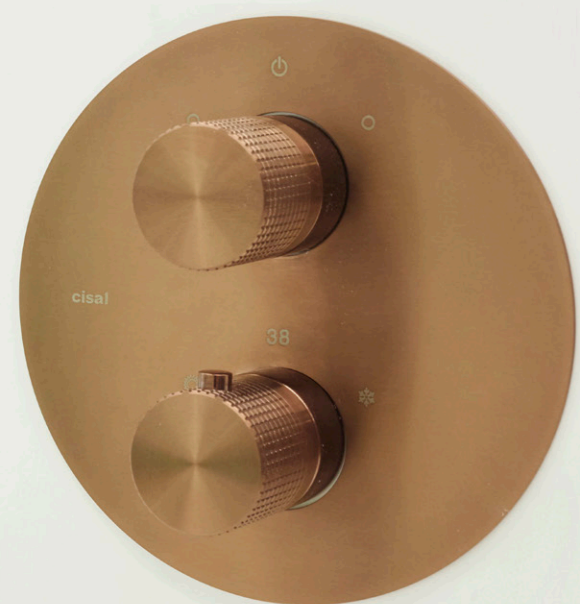

X1 1810
Termostatico 2 Uscite
2-Outlet Thermo

STILE | DESIGN

Leva
Lever
Manette

Nuance

X1
X2

Maniglie
Handles
Manettes

Smooth

X3
X4

Marble

X5
X6

FINITURE | FINISHES

METALLI CLASSICI
CLASSIC METALS

MATERIALI
MATERIALS

METALLI SPECIALI
SPECIAL METALS

Discover
the Complete Collection on our Website

X1 00R300